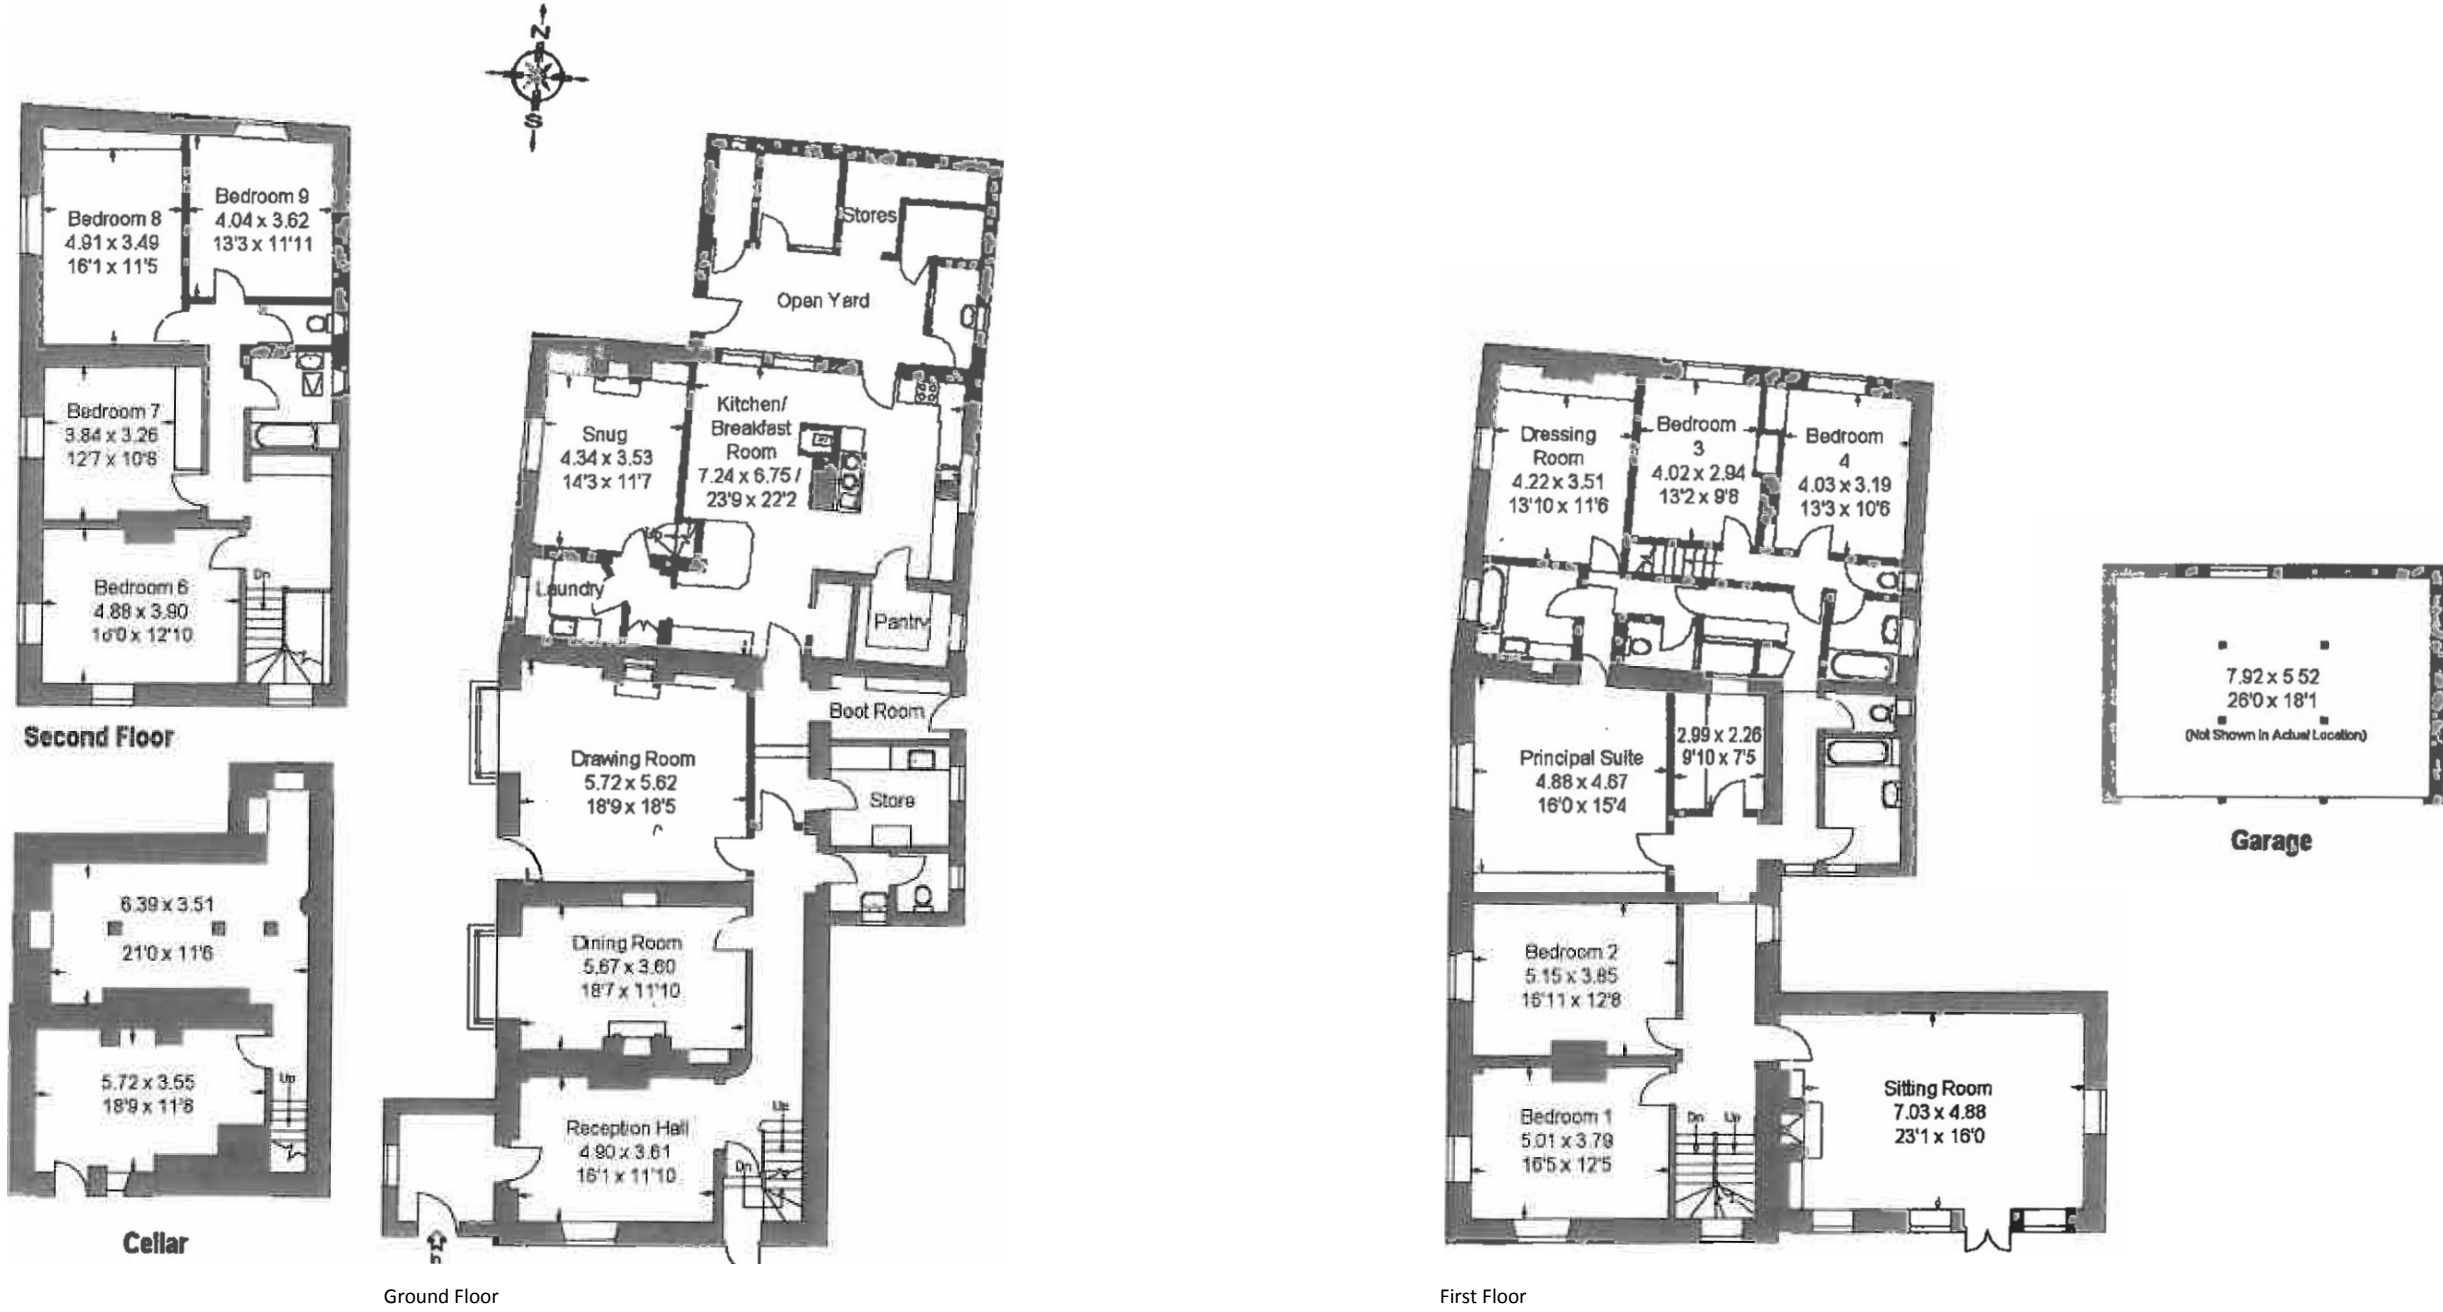

Silver Rill House, Overbury

FLOORPLANZ © 2009
01483 782310 Ref: 030659150